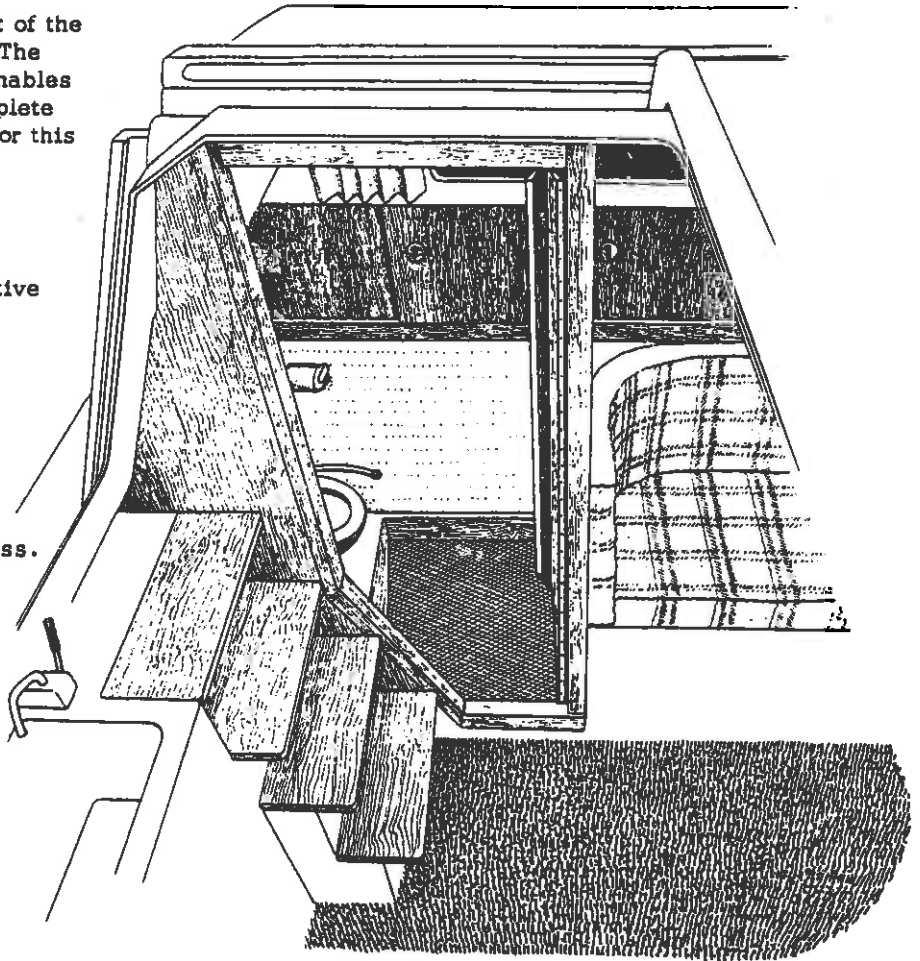

## THE OPTION 2 LOO

The standard lay out allows the forward part of the boat to be used as a toilet and sail store. The generous elbow room available there also enables you to have a wash basin and mirror to complete what is a particularly roomy toilet facility for this size of yacht.

You may however, prefer to have a more conventional lay out with twin berths in the fore cabin to take advantage of the privacy afforded by the full bulk head as an alternative to the standard arrangement having all the berths in the in the open plan saloon.

To accomodate this variation we offer the Option 2 Loo, a separate, fully enclosed toilet compartment discreetly positioned next to the companionway steps. The Option 2 Loo is finished in rich oiled teak to match the Dè Luxe materials and features a double folding door for easy access.

The addition of the forward berth cushions makes possible six berths in all and enables you to cater for either children or friends who would prefer separate quarters.

The Option 2 Loo does not greatly affect the spacious look of the saloon in the Pegasus 800 which already boasts one of the roomiest cabins in any twenty six foot yacht and makes it even more suitable for cruising with all the family.