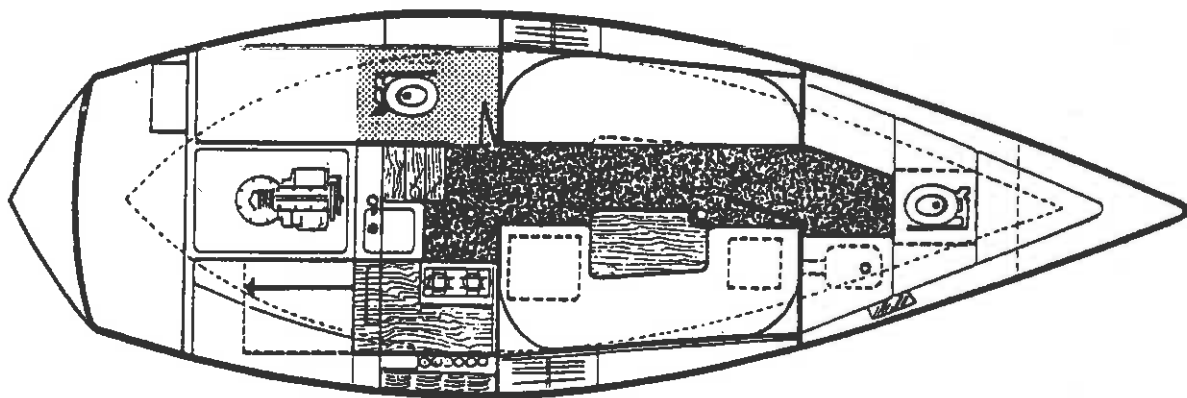

PEGASUS 800

THE OPTION 2 LOO

The standard lay out allows the forward part of the boat to be used as a toilet and sail store. The generous elbow room available there also enables you to have a wash basin and mirror to complete what is a particularly roomy toilet facility for this size of yacht.

You may however, prefer to have a more conventional lay out with twin berths in the fore cabin to take advantage of the privacy afforded by the full bulk head as an alternative to the standard arrangement having all the berths in the in the open plan saloon.

To accomodate this variation we offer the Option 2 Loo, a separate, fully enclosed toilet compartment discreetly positioned next to the companionway steps. The Option 2 Loo is finished in rich oiled teak to match the Dè Luxe materials and features a double folding door for easy access.

The addition of the forward berth cushions makes possible six berths in all and enables you to cater for either children or friends who would prefer separate quarters.

The Option 2 Loo does not greatly affect the spacious look of the saloon in the Pegasus 800 which already boasts one of the roomiest cabins in any twenty six foot yacht and makes it even more suitable for cruising with all the family.

Pegasus Yachts Limited

Caldecott Road, Oulton Broad, Lowestoft, Suffolk NR32 3PH Tel: 0502 85631